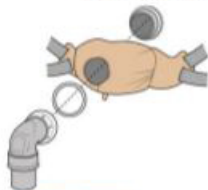

Tether Strap:

Allows users to position the tube over their head with the option to route the tube over the bed's headboard.

Open Face Head-Strap Design:

Allows virtually unrestricted vision; especially good for people who like to fall asleep while reading or watching TV, accommodates eyeglasses.

90° Swivel Connector with 360° Rotation:

Allows users to sleep in more natural positions; easy to remove and clean.

Bottom Exhalation:

Exhalation holes are underneath the mask, approximating natural nasal exhalation. Angled so it doesn't bother users or bed partners.

Feather Weight Tube:

Lightweight 18" extension tube adds convenient quick release from standard hose; reduces drag on the soft cloth mask.

Easy Mask / Cushion Replacement:

Quick, simple and cost-effective replacement of material that routinely comes in contact with the skin surface.